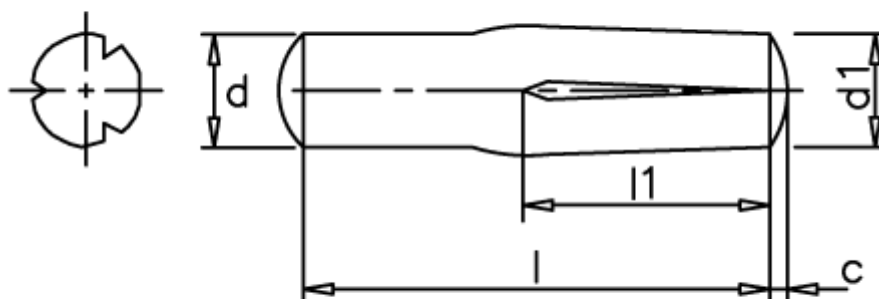

Article number: 080431291

Description: KLEE Slotted pin S4 3x28
Stainless 1.4305

Measures

c = 0,45

d = 3.0

d1 = 3.25

l1 = 1/2 l

Length = 28